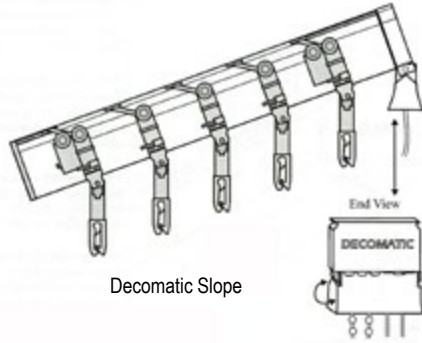

Blind Operation

- Decomatic Headrail System
 - Pull down on front/back of cord loop to traverse vertical blinds side to side.
 - Pull down back chains to rotate louvers and adjust light diffusion.
- One-Wand Headrail System
 - Pull wand right or left to traverse vertical blinds. Rotate wand to rotate louvers and adjust light diffusion.

Ordering Notes

- To match dye lots for several verticals in same room, designate a room number.
- Hems are sewn in both top and bottom of fabric vanes. Thus, shortening vanes less than 1" may be impossible.
- Product warranty covers louver lengths up to 120". If exceeded, twisting may occur and order will require a signed Warranty Waiver.

Pricing

- [Pages 8-11](#)

Design Options - Specialty Applications and Valances

Angle Windows

- Decomatic® Slope
 - Available for sloping, cathedral-type windows
 - Most blinds will be TILT ONLY
 - Available in anodized
 - One-Way (must stack to high side)
 - Chain operating system only