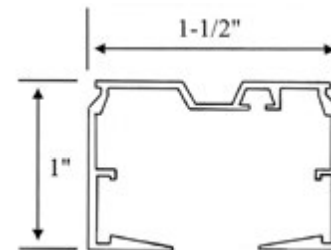

Caution

- Dye lot variations are inherent qualities of any textile fabric.
- Colors appear different under varied light conditions.
- Heat registers, electric baseboard heat or other heat sources can emit heat intense enough to scorch fabric or melt PVC vanes.

Blind Operation

- Decomatic Headrail System
  - Pull down on front/back of cord loop to traverse vertical blinds side to side.
  - Pull down back chains to rotate louvers and adjust light diffusion.
- One-Wand Headrail System
  - Pull wand right or left to traverse vertical blinds. Rotate wand to rotate louvers and adjust light diffusion.