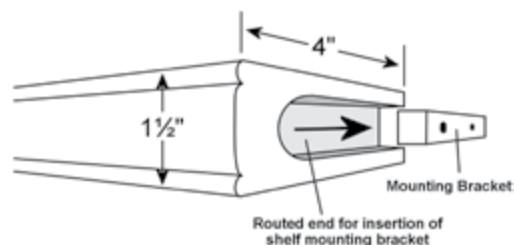

Care and Cleaning

- Regular feather dusting or periodic vacuuming using an upholstery attachment will keep fabric looking its best. The snap tape heading makes it easy to remove the fabric for hand washing or dry cleaning. Follow the fabric care instructions given on the bottom strip of the Sheer Visions fabric sample.