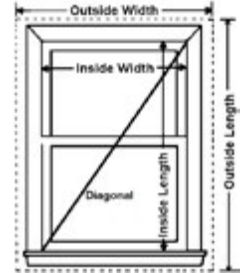

Best Practices for Measuring

- Always use a steel tape or a metal ruler for measuring.
- Always measure every window even though they look the same.
- Check for obstructions that could affect operation of the shade.
- For Inside Mount (jamb to jamb in a window or door, wall to wall in a room), give exact inside to inside width measurements, and top to bottom length measurements of the area to be covered.
- Measure the width in at least three places and specify the narrowest width.
- Measure the length in at least three places and specify the shortest length.
- Take two diagonal measurements. If there is a greater than 3/8" difference in diagonal measurements, outside mount is strongly recommended to avoid irregular light gaps.
- For Outside Mount, measure the exact width and height of the area to be covered.
- For Cloth Measure measurement, the area to cover is given. The overall finished shade width will increase when ordering by the Cloth Measure