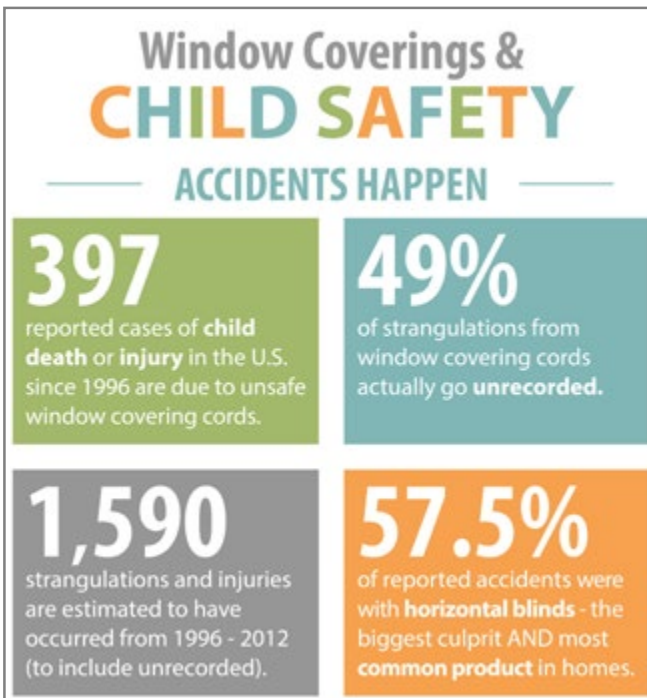

discoveries[®] Genuine Value Retail Sales Guide

May 7, 2020

 **MDS** Midwest
WINDOW FASHIONS Designer
Supply

www.midwestdesignersupply.com

888-523-2611
262-524-1007 (fax)

Custom Crafted in the U.S.A.

CHILD SAFETY

It's your first priority, but child and pet safety is often the last thing you think about when choosing window coverings. Did you know that the most common window products in homes are not child safe? Those horizontal blinds that were there when you moved in are a potential strangulation hazard for your little ones. As our infographic shows, accidents still happen with those long cords.

BEST FOR KIDS™ CERTIFICATION PROGRAM

The Best for Kids™ certification label makes it easy for parents and caregivers to identify products that are best suited for their home.

To become certified, Lafayette Interior Fashions must meet the specified program criteria and submit their window covering products to a designated third party testing laboratory. To pass the tests, the products may not have:

- any operating cords
- inner cords that are accessible
- cords that create a hazardous loop or potential wrap-around hazard

ADDITIONAL SAFETY MEASURES

The window covering industry uses warning tags, labels, and other methods to communicate potential hazards. The warning shown here communicates the important message that cords are a potential strangulation hazard and suggests choosing cordless or inaccessible-cord alternatives. Together with the Window Covering Safety Council, we encourage you to install only cordless window coverings in rooms where children play and sleep.