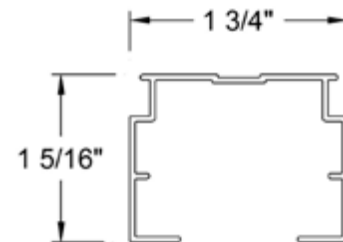

Caution

- Dye lot variations are inherent qualities of any textile fabric.
- Colors appear different under varied light conditions.
- Heat registers, electric baseboard heat or other heat sources can emit heat intense enough to scorch fabric or melt PVC vanes.

Blind Operation

- Decomatic Headrail System
  - Pull down on front/back of cord loop to traverse vertical blinds side to side.
  - Pull down back chains to rotate louvers and adjust light diffusion.
- One-Wand Headrail System
  - Pull wand right or left to traverse vertical blinds. Rotate wand to rotate louvers and adjust light diffusion.

Ordering Notes

- To match dye lots for several verticals in same room, designate a room number.
- Hems are sewn in both top and bottom of fabric vanes. Thus, shortening vanes less than 1" may be impossible.
- Product warranty covers louver lengths up to 120". If exceeded, twisting may occur and order will require a signed Warranty Waiver.

Pricing

- [Pages 8-11](#)