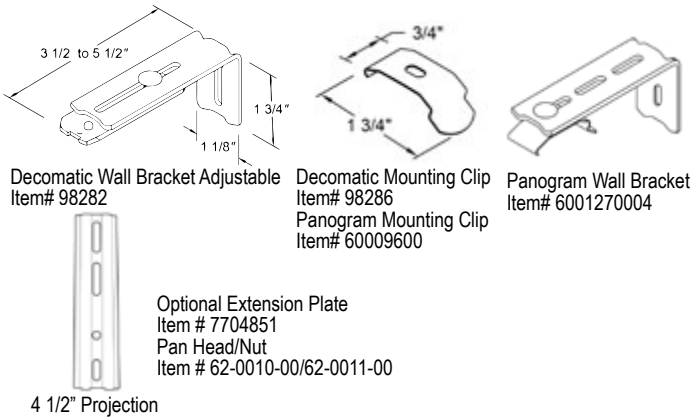

Measuring and Installation Information

Brackets

- The chart below shows the number of brackets that will be shipped as recommended by the manufacturer of the vertical track.

Width	# of Brackets	Width	# of Brackets
Up to 36"	2	100" - 129"	5
37" to 66"	3	130" - 159"	6
67" to 99"	4	160" - 189"	7