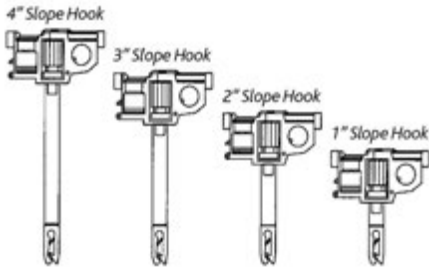

Pricing

- [Pages 8-11](#)

Design Options - Specialty Applications and Valances

Angle Windows

- Decomatic® Slope
 - Available for sloping, cathedral-type windows
 - Most blinds will be TILT ONLY
 - Available in anodized
 - One-Way (must stack to high side)
 - Chain operating system only

Decomatic Slope

Four different size hooks are used (one size per track). The length of the hook is determined by the angle of the track.

Dust Cover Valance

- Round Wrap
 - Standard for all outside or inside mounts with returns, using fabric louvers.
- Tailored Corner Option
 - Standard for all outside or inside mounts when using PVC louvers. Option for fabric louvers
- Utilizes a non-yellowing clear edge groover insert
- Standard return is 5 1/2" from the back of the valance to the wall; A minimum return of 2" and a maximum return of 6" can be requested.