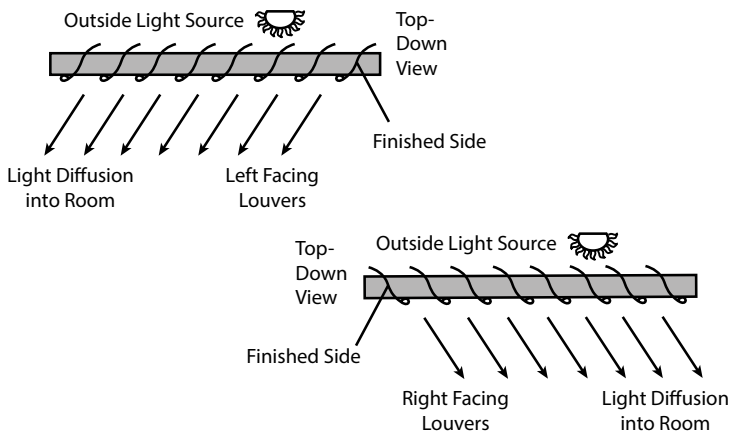

Striping

- Using same louver material with a different colorway. Number of louvers in each colorway must be specified. (See [pages 6-7](#) for number of louvers in stacking charts for respective headrail systems)

Channel Panel

Free Hang

Vinyl

S-Shaped

Louver Orientation

Measuring and Installation Information

Brackets

- The chart below shows the number of brackets that will be shipped as recommended by the manufacturer of the vertical track.